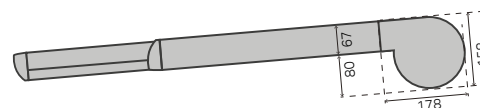

## B126

**B126 with extension**

### Dimensions and details

Width screen	Max 5 m
Width coupled	Max 10 m
Motor	Somfy Sunilus io / Altus RTS
Control	Situo 1 io / Telis 1

**Options**

**Standard colours**

### Information

The B126 is a motorized awning with lateral guides for conservatories, greenhouses and inclined glass roofs. The lateral guide system offers an extension up to 1m25 over the front of your conservatory. The specially designed cassette casing prevents leaves and dirt from getting rolled up in the fabric. The conservatory awning B126 provides shade up to 5 m wide and 6 m projection with a maximum fabric surface area of 19 m<sup>2</sup>. A coupled version creates shade up to 10 m wide with a maximum fabric surface area of 38 m<sup>2</sup> (acryl fabric) or 36 m<sup>2</sup> (Soltis fabric).